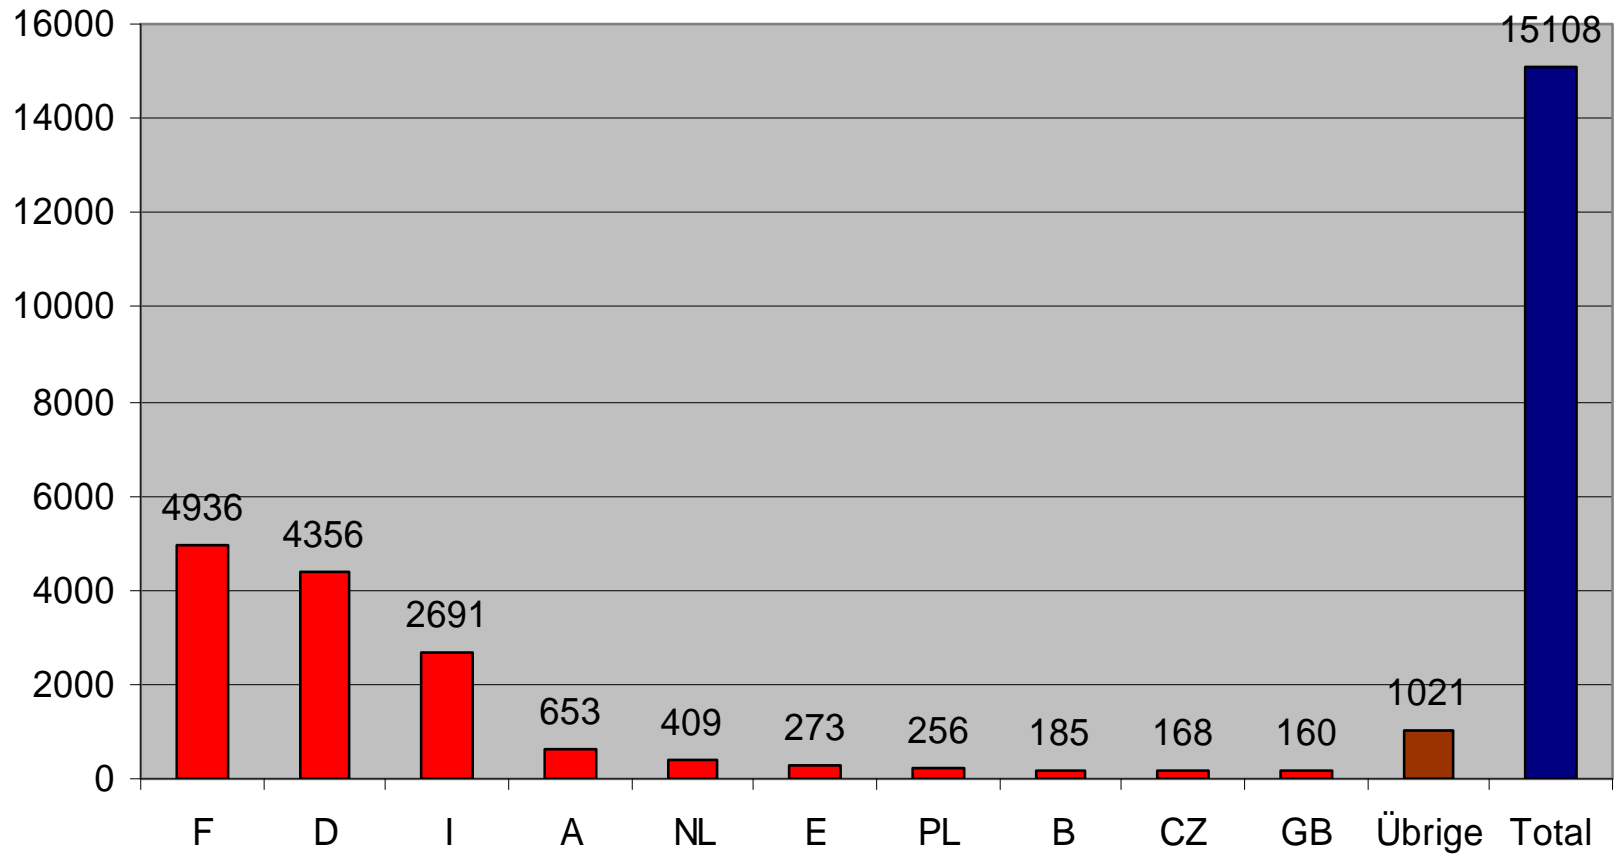

**Number of accidents caused by foreign vehicles in Switzerland
during the period of 1.1. - 31.12.2011
(by country of the vehicle that caused the accident)**

Source: CoB Statistics2011

**Number of accidents caused by foreign vehicles in Switzerland
during the period of 1.1. - 31.12.2011
(by country of the vehicle that caused the accident)**

Source: CoB Statistics2011

**Number of accidents caused by swiss vehicles abroad
during the period 1.1. - 31.12.2011
(by country of accident)**

Source: CoB Statistics 2011

**Number of accidents caused by swiss vehicles abroad
during the period 1.1. - 31.12.2011
(by country of accident)**