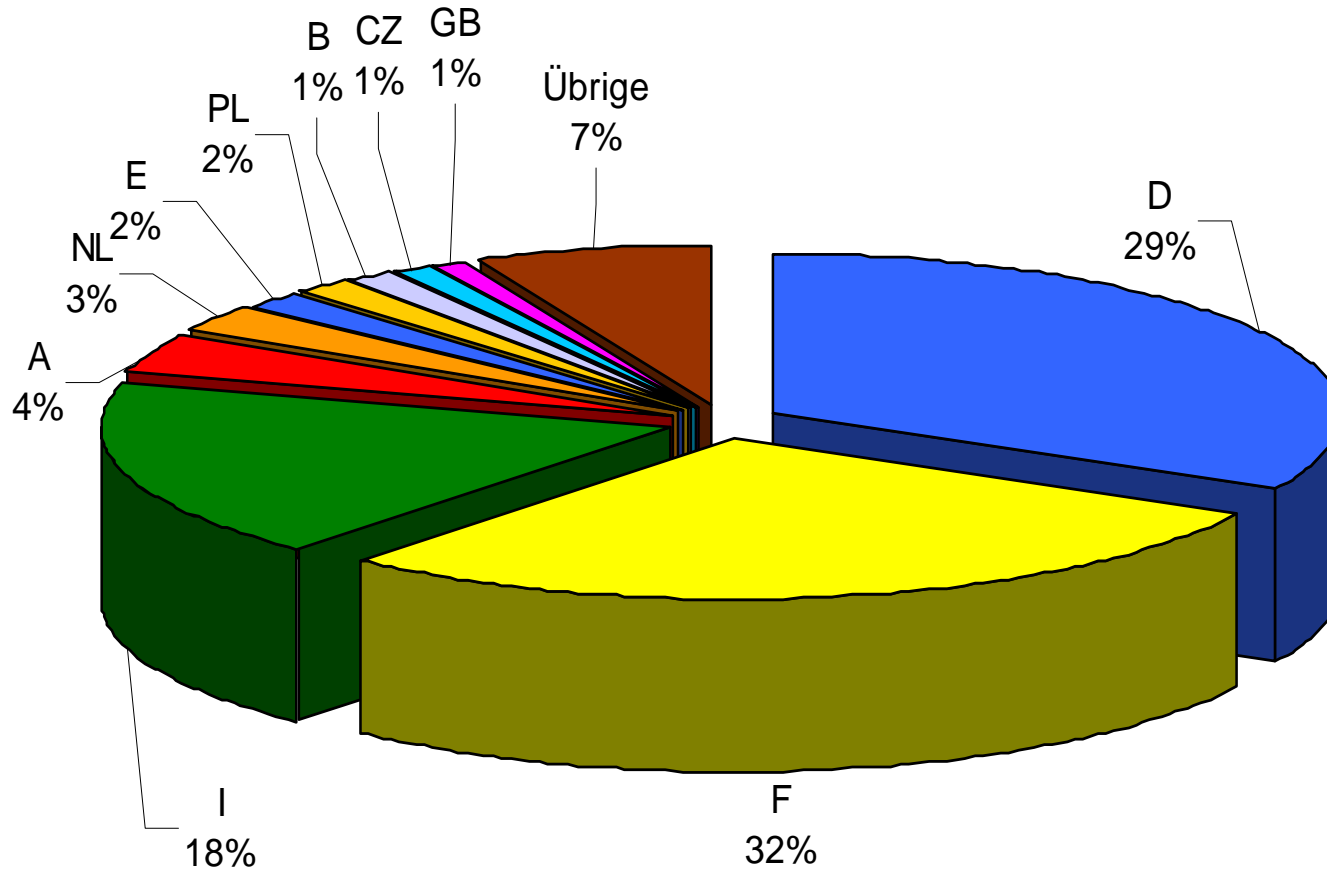

**Number of accidents caused by foreign vehicles in Switzerland
during the period of 1.1. - 31.12.2011
(by country of the vehicle that caused the accident)**

Source: CoB Statistics2011

**Number of accidents caused by foreign vehicles in Switzerland
during the period of 1.1. - 31.12.2011
(by country of the vehicle that caused the accident)**

Source: CoB Statistics2011

**Number of accidents caused by swiss vehicles abroad
during the period 1.1. - 31.12.2011
(by country of accident)**

Source: CoB Statistics 2011

**Number of accidents caused by swiss vehicles abroad
during the period 1.1. - 31.12.2011
(by country of accident)**