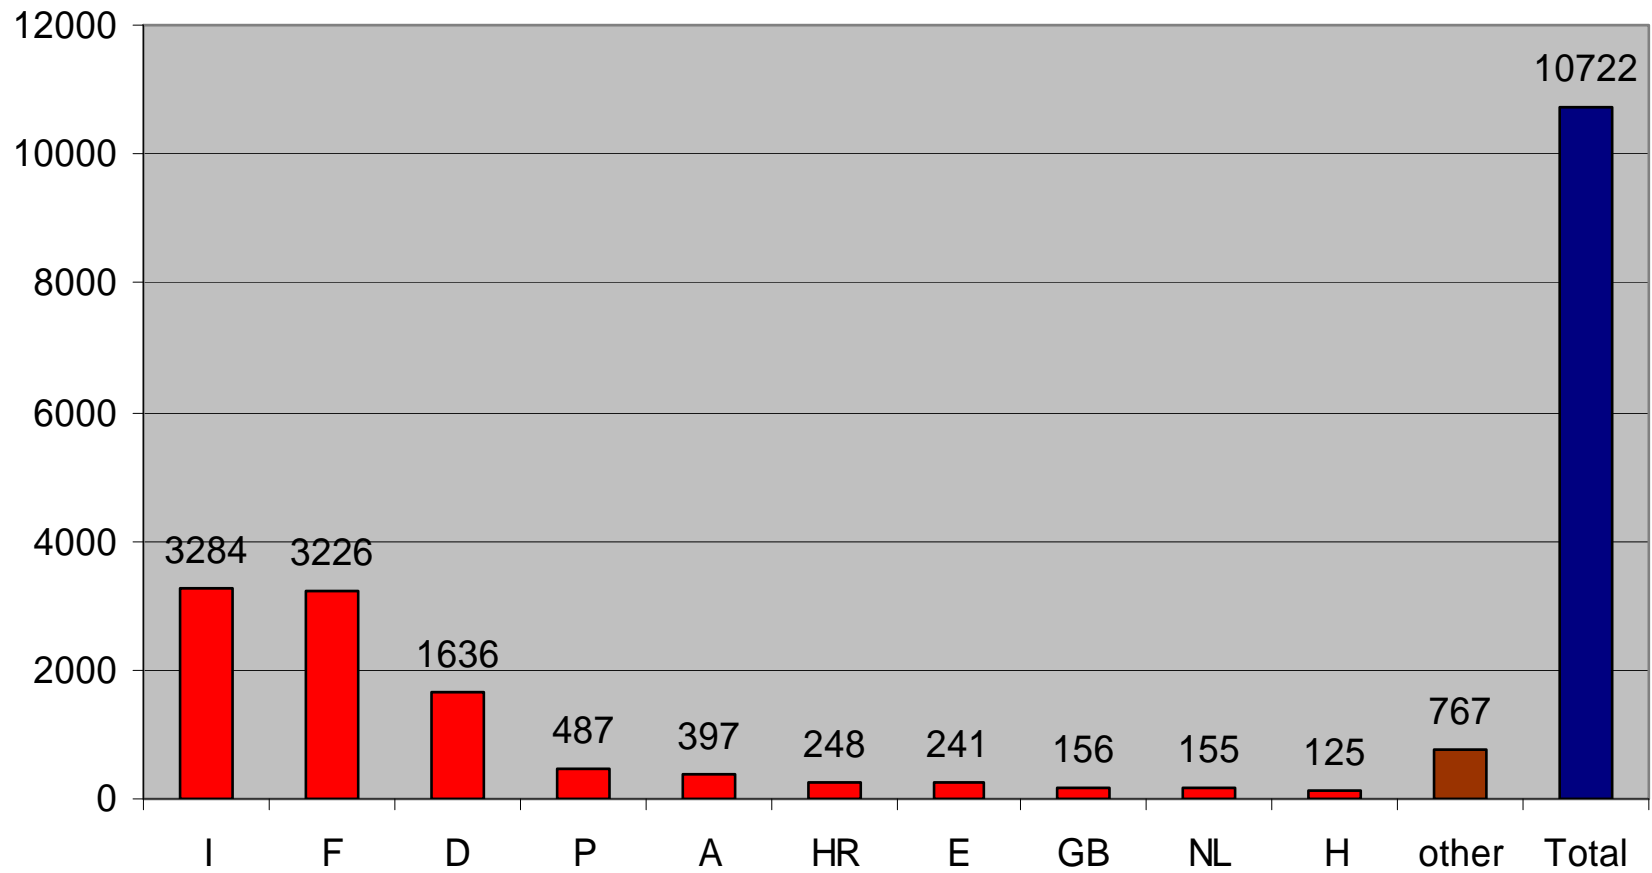

**Number of accidents caused by foreign vehicles in Switzerland
during the period of 1.1. - 31.12.2011
(by country of the vehicle that caused the accident)**

Source: CoB Statistics2011

**Number of accidents caused by foreign vehicles in Switzerland
during the period of 1.1. - 31.12.2011
(by country of the vehicle that caused the accident)**

Source: CoB Statistics2011

**Number of accidents caused by swiss vehicles abroad
during the period 1.1. - 31.12.2011
(by country of accident)**

Source: CoB Statistics 2011

**Number of accidents caused by swiss vehicles abroad
during the period 1.1. - 31.12.2011
(by country of accident)**