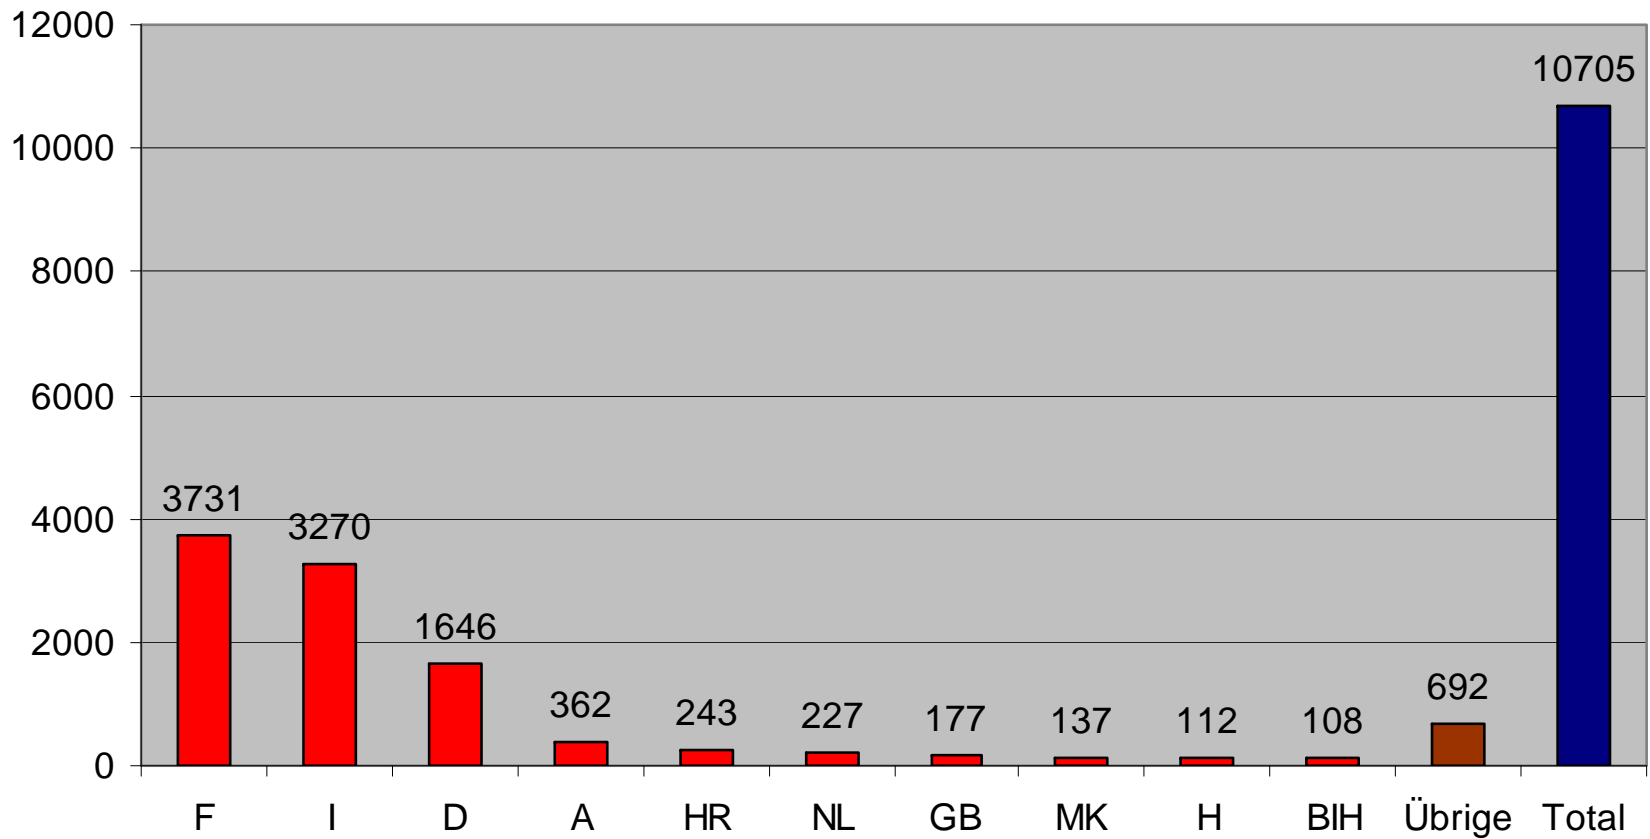

**Number of accidents caused by foreign vehicles in Switzerland
during the period of 1.1. - 31.12.2010
(by country of the vehicle that caused the accident)**

Source: CoB Statistics2010

**Number of accidents caused by foreign vehicles in Switzerland
during the period of 1.1. - 31.12.2010
(by country of the vehicle that caused the accident)**

Source: CoB Statistics2010

**Number of accidents caused by swiss vehicles abroad
during the period 1.1. - 31.12.2010
(by country of accident)**

Source: CoB Statistics 2010

**Number of accidents caused by swiss vehicles abroad
during the period 1.1. - 31.12.2010
(by country of accident)**