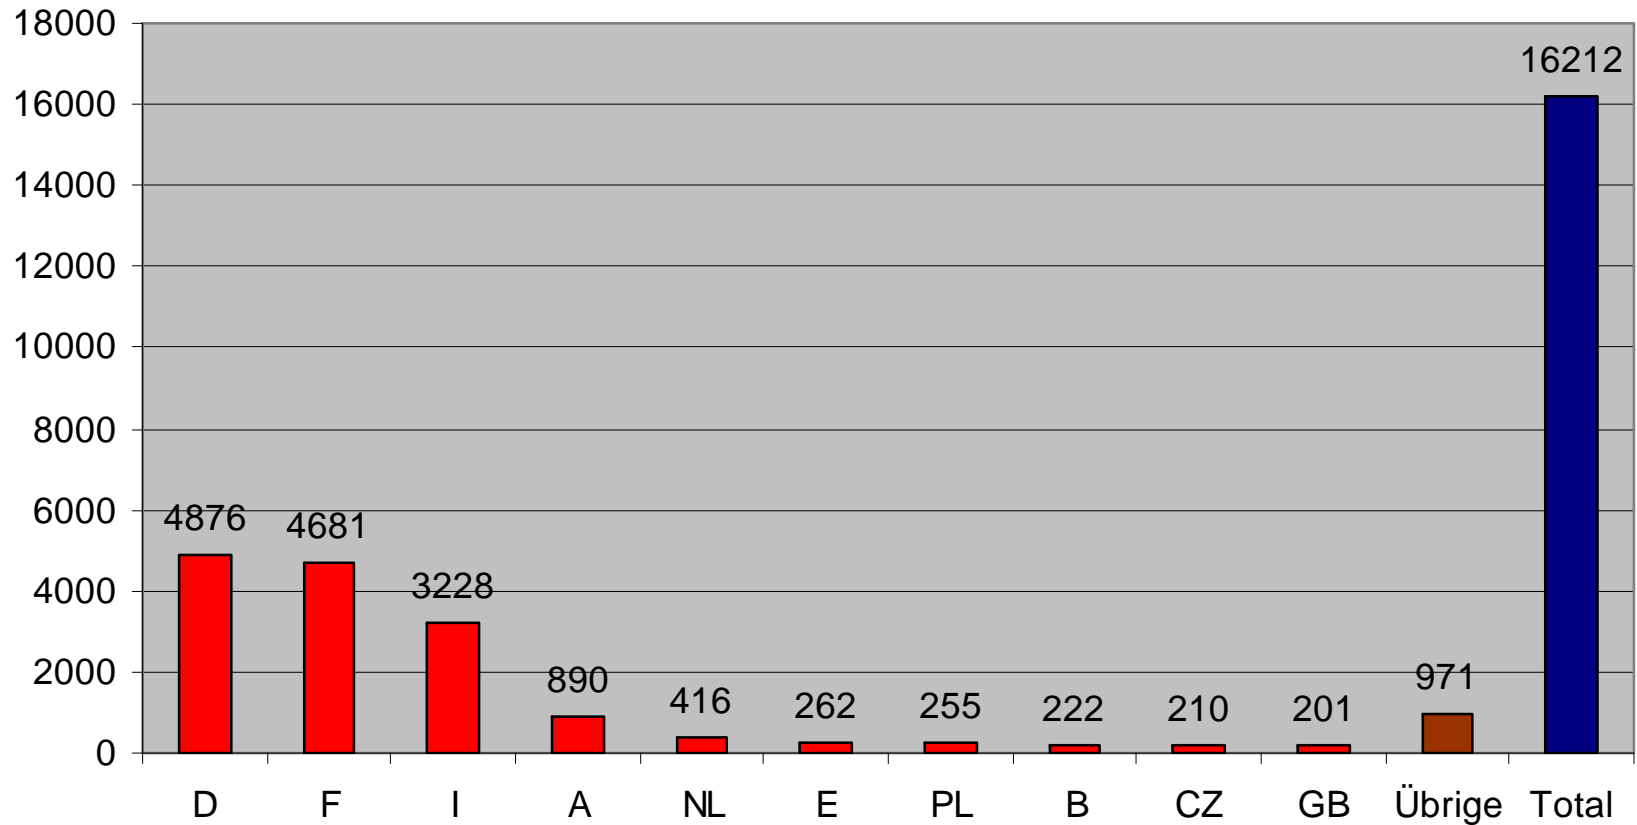

**Number of accidents caused by foreign vehicles in Switzerland
during the period of 1.1. - 31.12.2010
(by country of the vehicle that caused the accident)**

Source: CoB Statistics2010

**Number of accidents caused by foreign vehicles in Switzerland
during the period of 1.1. - 31.12.2010
(by country of the vehicle that caused the accident)**

Source: CoB Statistics2010

**Number of accidents caused by swiss vehicles abroad
during the period 1.1. - 31.12.2010
(by country of accident)**

Source: CoB Statistics 2010

**Number of accidents caused by swiss vehicles abroad
during the period 1.1. - 31.12.2010
(by country of accident)**