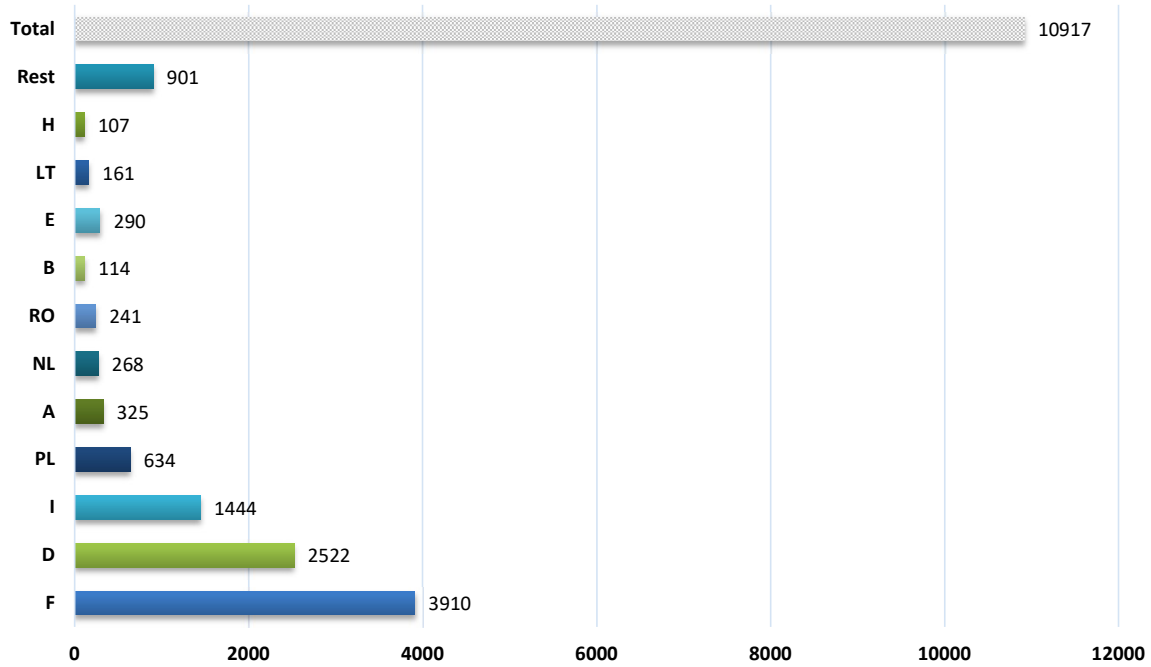

**Number of accidents caused by foreign vehicles in Switzerland  
during the period of 1.1. - 31.12.2021  
(by country of the vehicle that caused the accident)**

**Number of accidents caused by foreign vehicles in Switzerland  
during the period of 1.1. - 31.12.2021  
(by country of the vehicles caused the accident)**