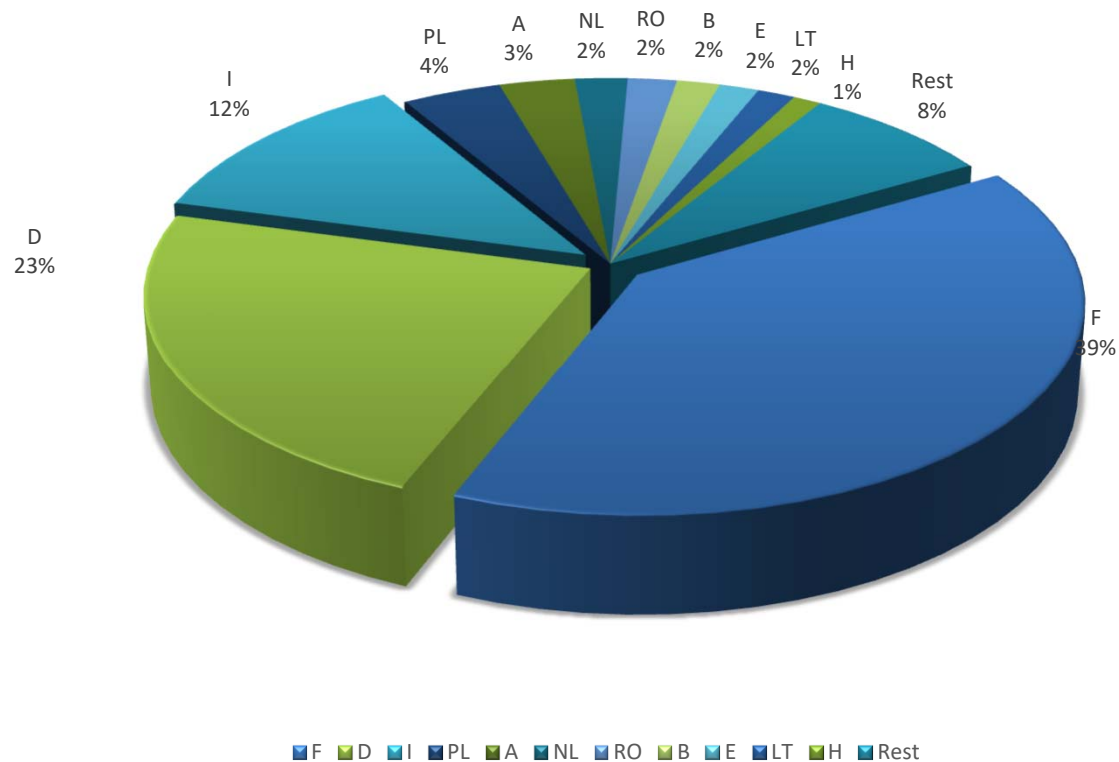

**Number of accidents caused by foreign vehicles in Switzerland
during the period of 1.1. - 31.12.2020
(by country of the vehicle that caused the accident)**

**Number of accidents caused by foreign vehicles in Switzerland
during the period of 1.1. - 31.12.2020
(by country of the vehicles caused the accident)**

Number of accidents caused by Swiss vehicles abroad during the period of 1.1. - 31.12.2020 (by country of accident)

Source: CoB Statistics 2020

**Number of accidents caused by Swiss vehicles abroad
during the period of 1.1. - 31.12.2020
(by country of accident)
Source: CoB Statistics 2020**