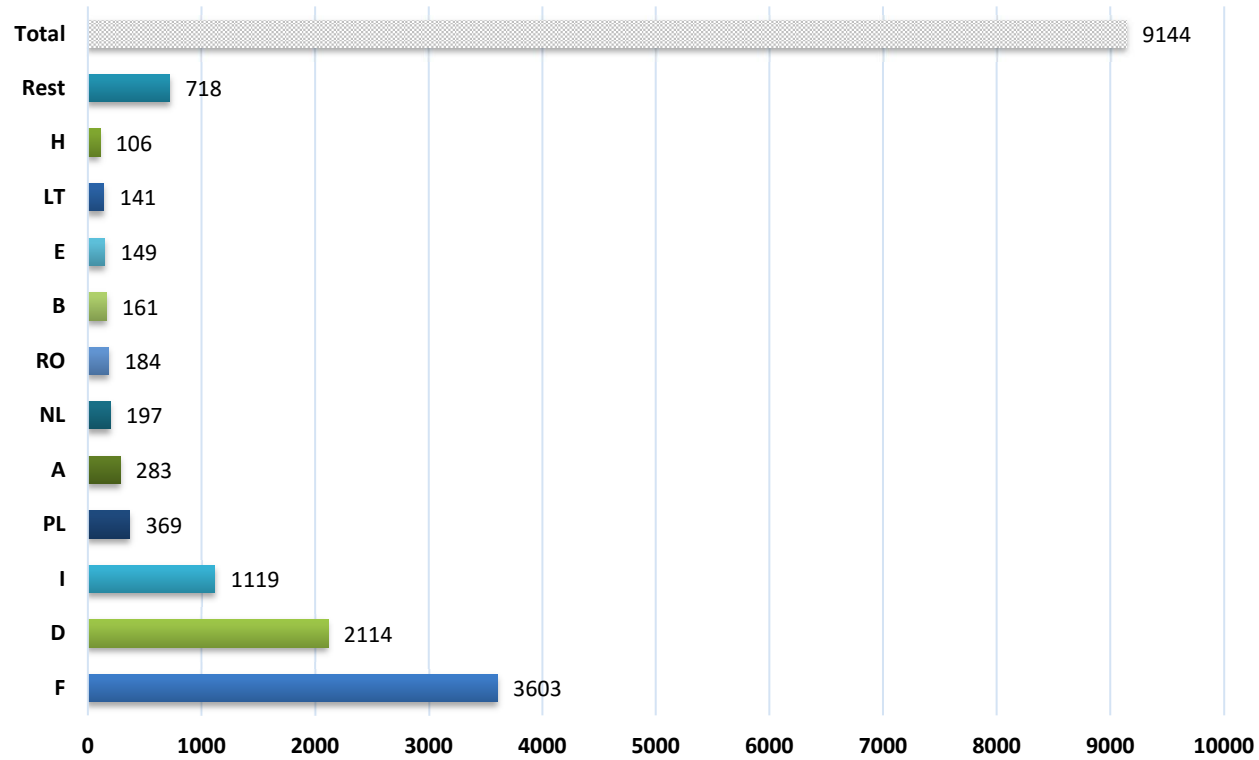

**Number of accidents caused by foreign vehicles in Switzerland
during the period of 1.1. - 31.12.2020
(by country of the vehicle that caused the accident)**

**Number of accidents caused by foreign vehicles in Switzerland
during the period of 1.1. - 31.12.2020
(by country of the vehicles caused the accident)**

Number of accidents caused by Swiss vehicles abroad during the period of 1.1. - 31.12.2020 (by country of accident)

Source: CoB Statistics 2020

**Number of accidents caused by Swiss vehicles abroad
during the period of 1.1. - 31.12.2020
(by country of accident)
Source: CoB Statistics 2020**