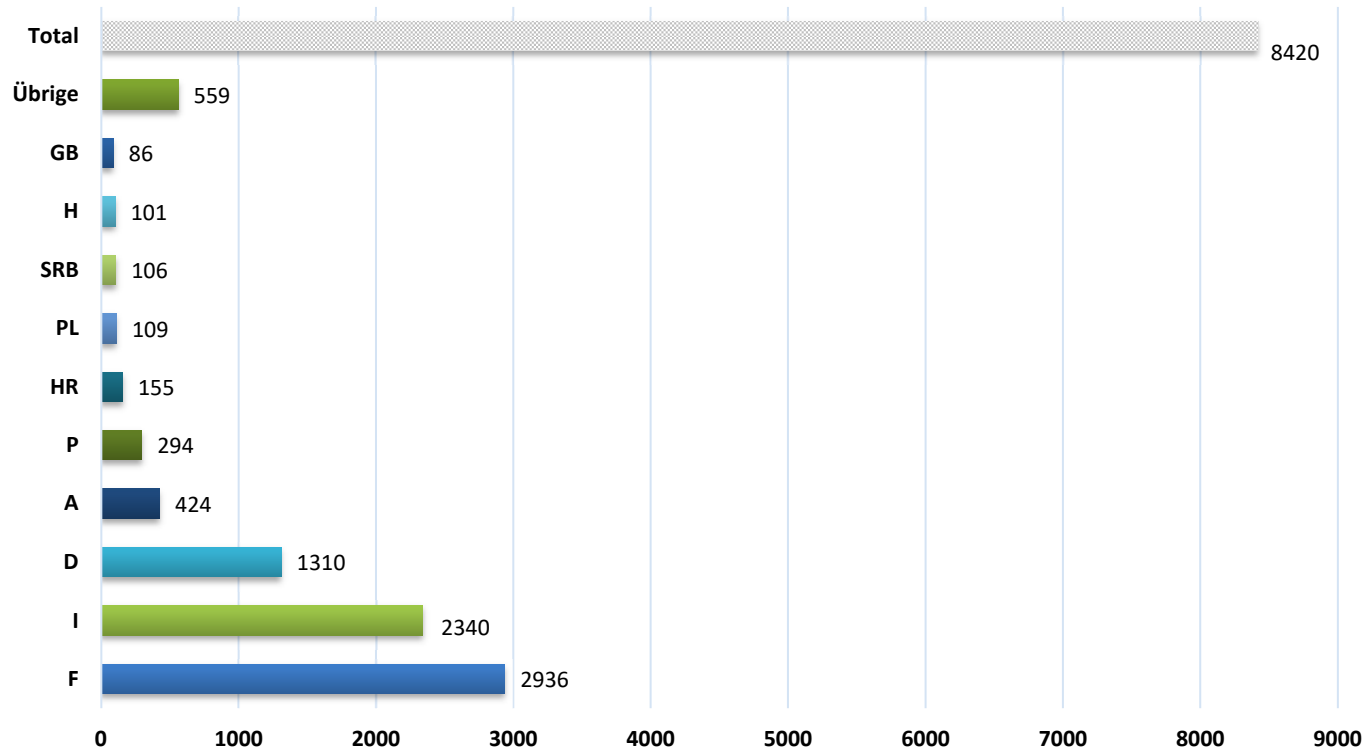

**Number of accidents caused by foreign vehicles in Switzerland
during the period of 1.1. - 31.12.2020
(by country of the vehicle that caused the accident)**

**Number of accidents caused by foreign vehicles in Switzerland
during the period of 1.1. - 31.12.2020
(by country of the vehicles caused the accident)**

Number of accidents caused by Swiss vehicles abroad during the period of 1.1. - 31.12.2020 (by country of accident)

Source: CoB Statistics 2020

**Number of accidents caused by Swiss vehicles abroad
during the period of 1.1. - 31.12.2020
(by country of accident)
Source: CoB Statistics 2020**